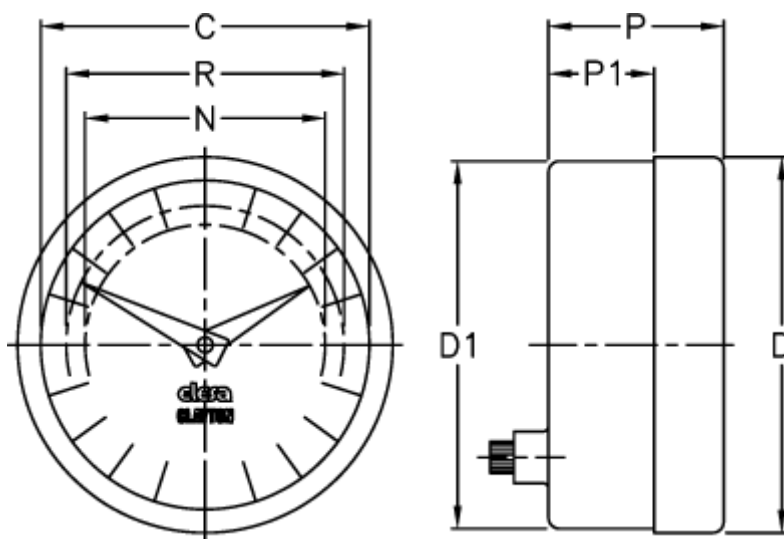

Article number: 2307074501

Description: E+G Positive drive indicator  
PA12-0012-D

## Measures

C = 60  
D = 68.5  
d1 = 67.0  
N = 44  
P = 32  
P1 = 25  
R = 51